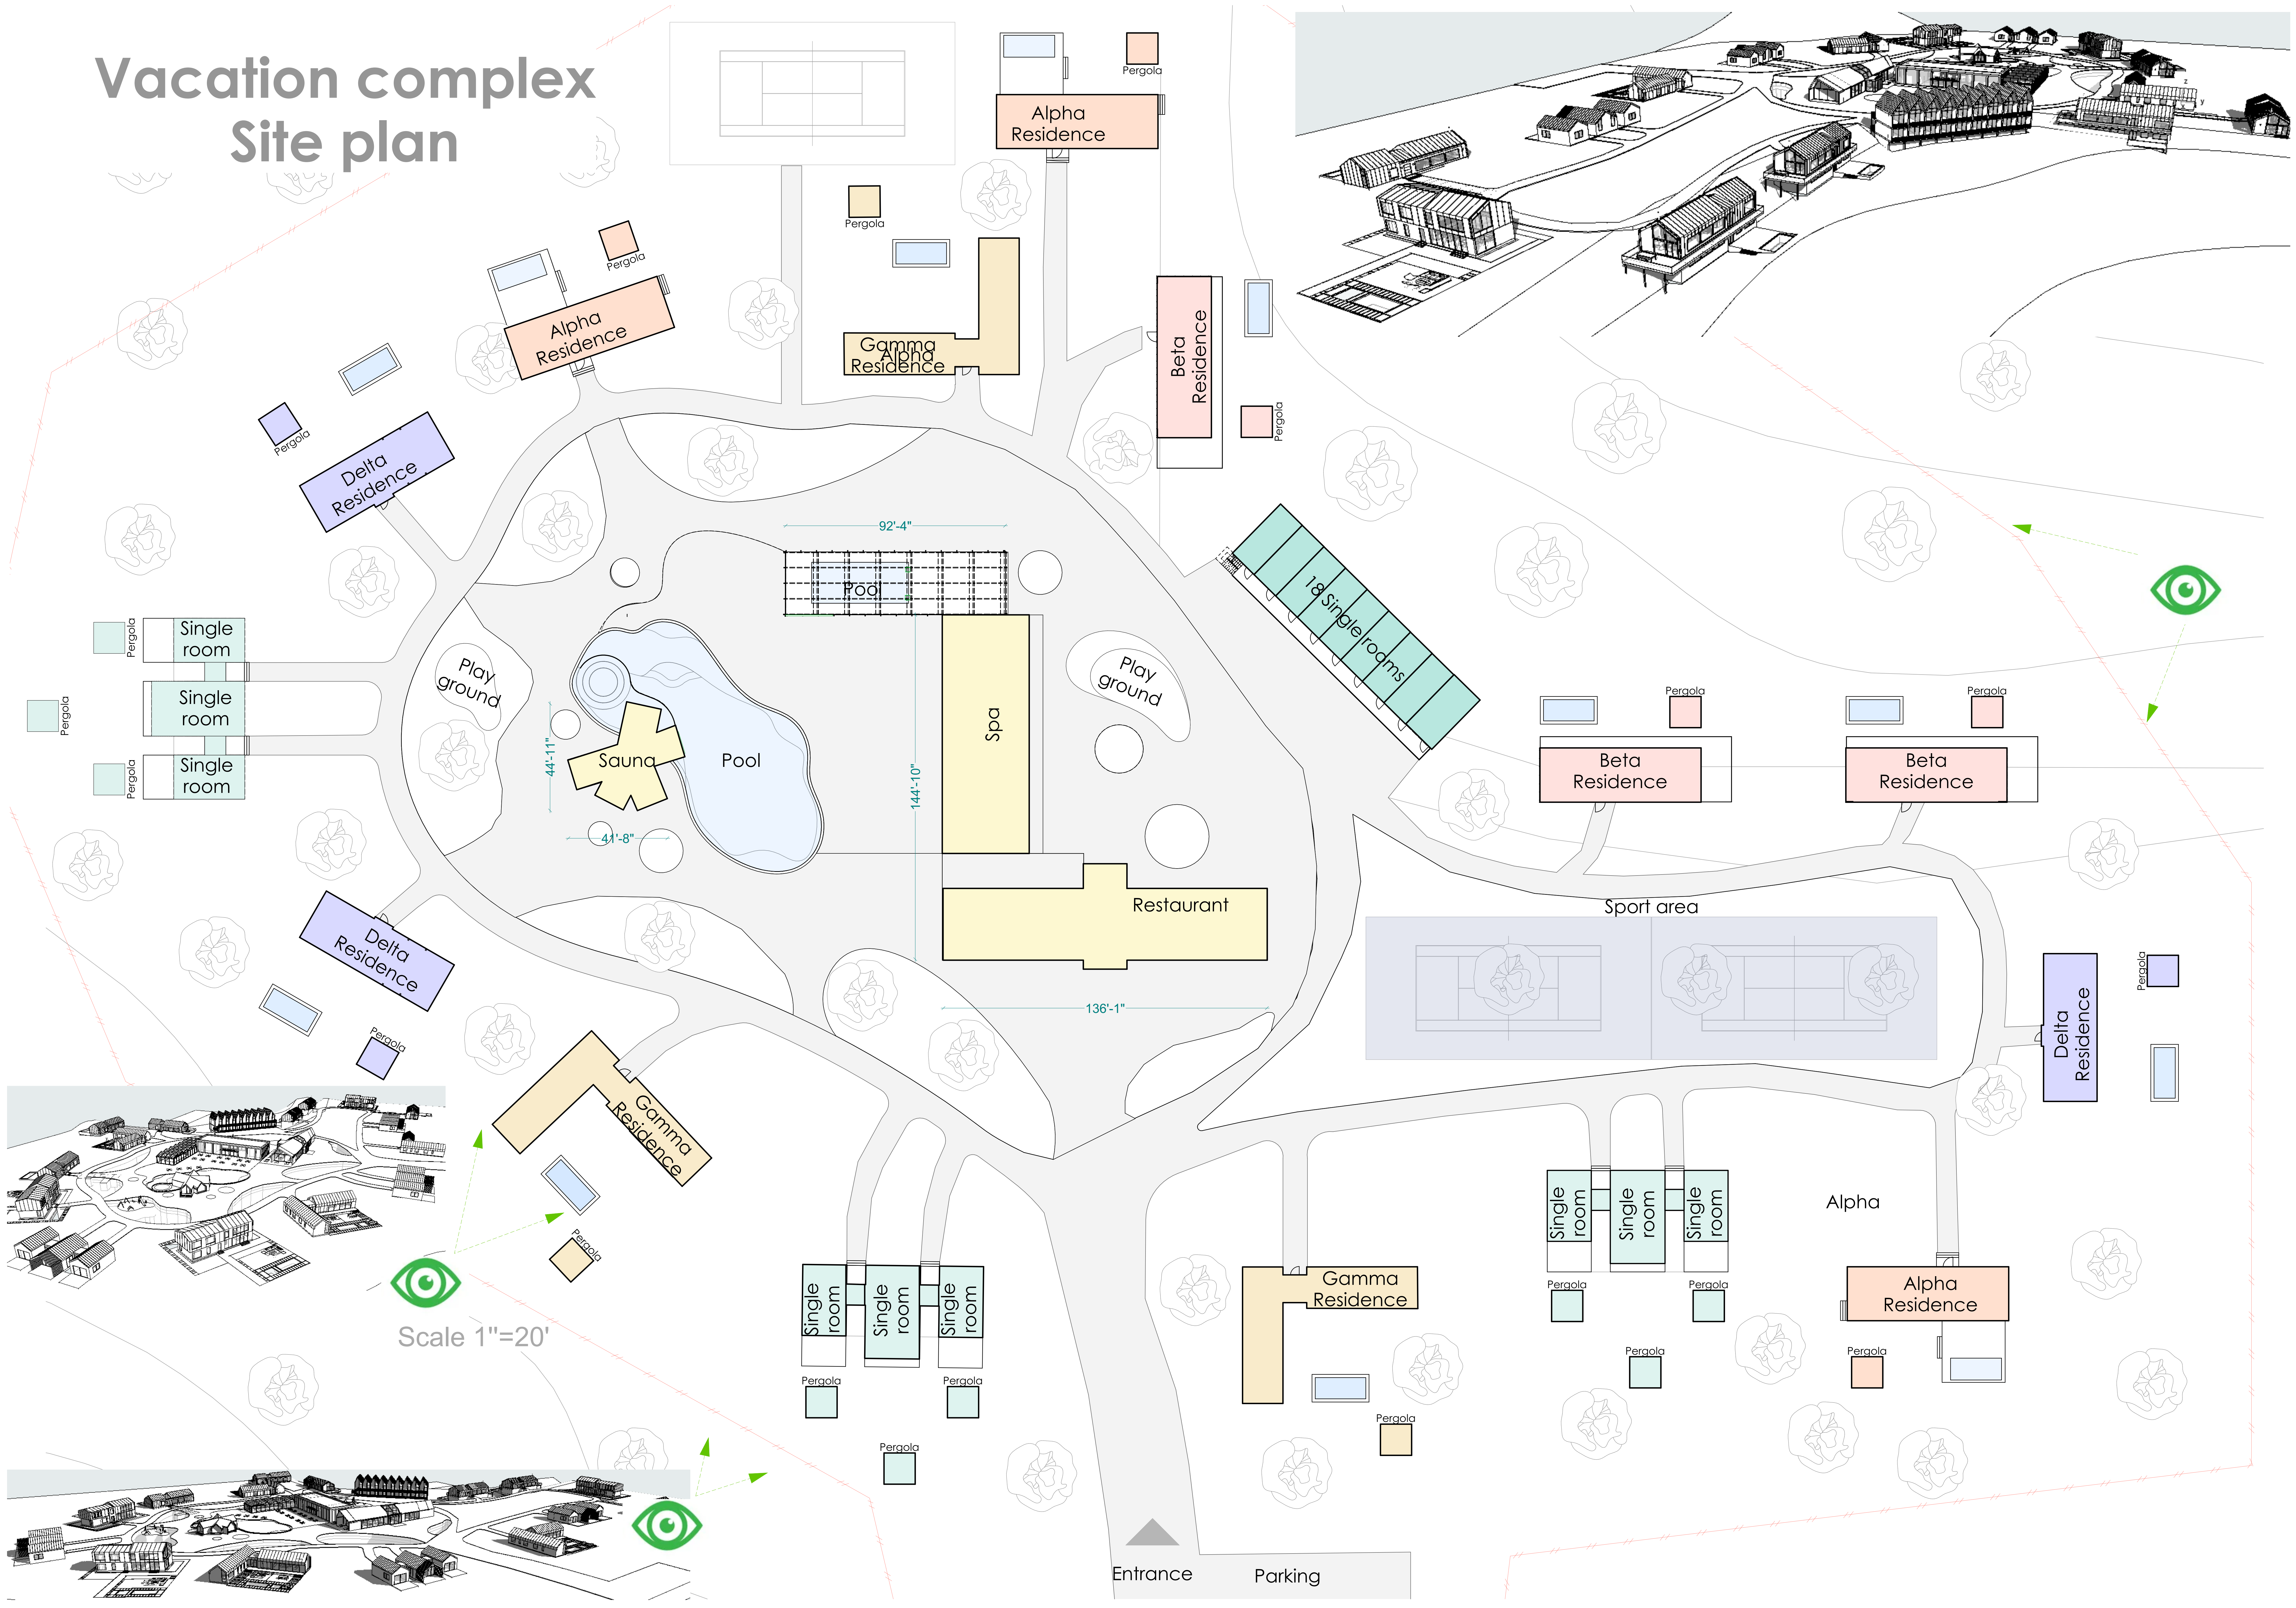

Vacation complex Site plan

Scale 1"=20'